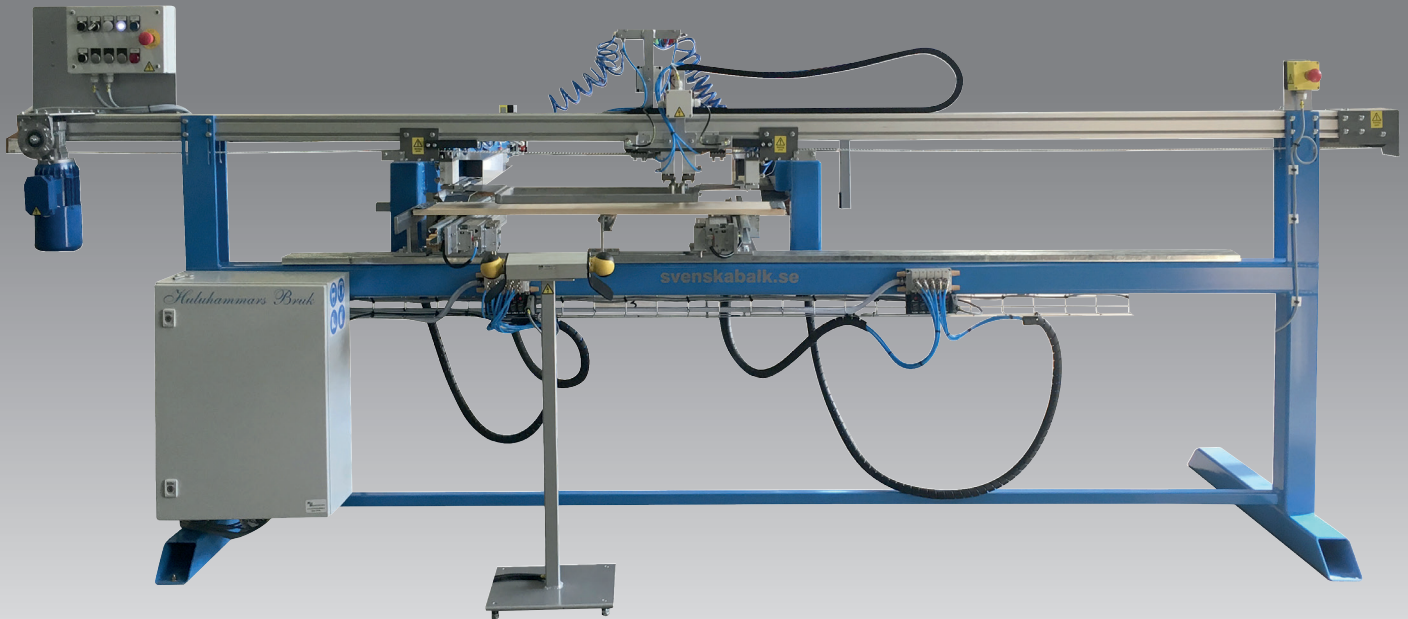

SBS2400

SPU6M

Screen printing unit

For Screen printing Collar and Lids

- Equipment designed for Pallet Collar details 600 - 1200 mm
- Simple change between different sizes of Pallet Collars
- Easy to handle
- Steering: Manual - auto of mounting equipment
- Workingtime approx 10 sec/collar
- Can be complete with SBS Auto Stacker