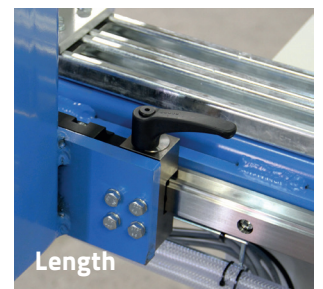

Aktiebolaget
Huluhammars Bruk

Huluhammars Bruk • Bruksvägen 6 • 562 41 Taberg • Sweden • Phone +46 36 650 40
E-mail: info@svenskabalk.se • www.svenskabalk.se