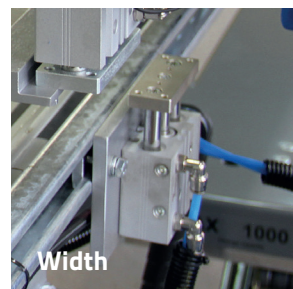

Aktiebolaget
Huluhammars Bruk

Huluhammars Bruk • Bruksvägen 6 • 562 41 Taberg • Sweden • Phone +46 36 650 40
E-mail: info@svenskabalk.se • www.svenskabalk.se